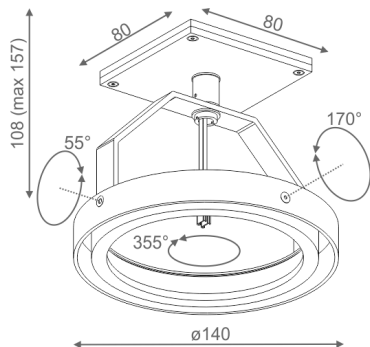

GLOSS

black gloss	-22	white gloss	-23

Tolerance for dimensions

Warranty period 2 years