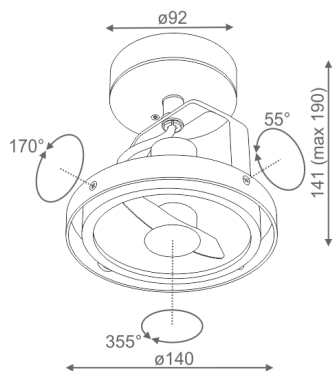

ARES 111 230V spot

ARES 111 230V reflektor

Category: spotlights
Power 50W (LED 15W)
Light source: ES111, 230V
Lampholder: GU10

Dimming: Phase-Control
Light source not included
Transformer not required.

AVAILABLE FINISHES:

GLOSS

black gloss	-22	white gloss	-23
-------------	-----	-------------	-----

Tolerance for dimensions

Warranty period 2 years