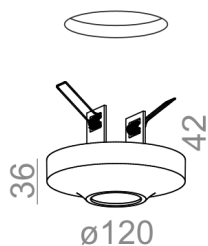

GLOSS

black gloss	-22	white gloss	-23

Tolerance for dimensions

Warranty period 5 years