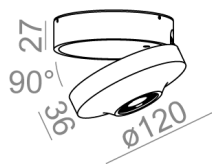

Tolerance for dimensions ± 1 mm

Warranty period 5 years