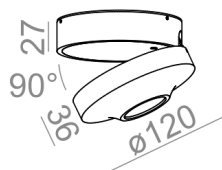

AVAILABLE FINISHES:

MATT

alu matt	-01	black matt	-02
white matt	-03	anthracite structure	-18
gold structure	-19		

MIX

mix	-06		

GLOSS

black gloss	-22	white gloss	-23

Tolerance for dimensions

Warranty period 5 years