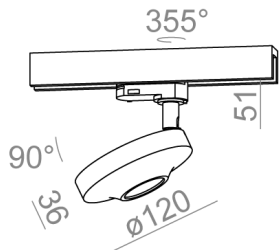

Tolerance for dimensions ± 1mm

Warranty period 5 years