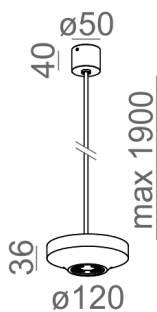

AVAILABLE VERSIONS:

M927	Medium power - Medium power	2700K	CRI>90
M930	Medium power - Medium power	3000K	CRI>90
M940	Medium power - Medium power	4000K	CRI>90

AVAILABLE FINISHES:

MATT

alu matt	-01	black matt	-02
white matt	-03	anthracite structure	-18
gold structure	-19		

MIX

mix	-06		

GLOSS

black gloss	-22	white gloss	-23

Tolerance for dimensions

Warranty period 5 years