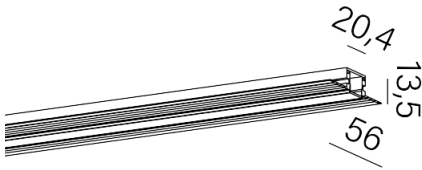

ALULINE mini LED trimless recessed

ALULINE mini LED trimless wpuszczany

Category: systems

Light source: LED, integrated

Integrated light source

2700K and 4000K on request.

Tolerance for dimensions ± 1 mm

Warranty period 5 years