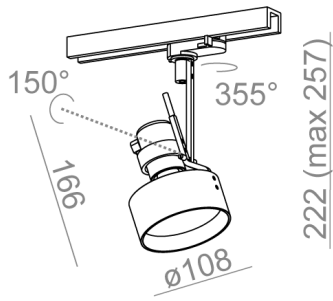

GLOSS

black gloss	-22	white gloss	-23

Tolerance for dimensions ± 1 mm

Warranty period 2 years