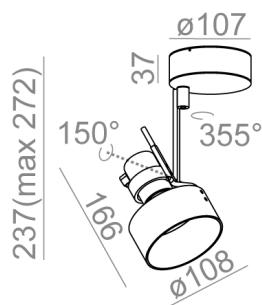

GLOSS

black gloss	-22	white gloss	-23
-------------	-----	-------------	-----

Tolerance for dimensions ± 1 mm

Warranty period 2 years