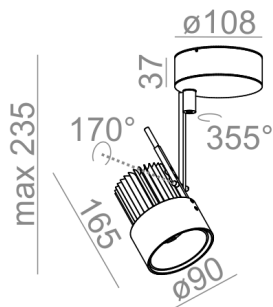

GLOSS

black gloss	-22	white gloss	-23

Tolerance for dimensions

Warranty period 5 years