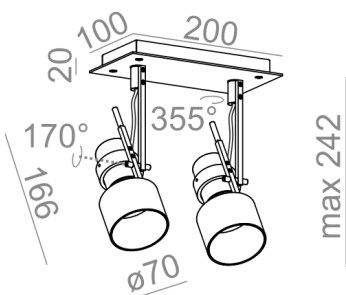

black-gold	-42	white-gold	-43
------------	-----	------------	-----

Tolerance for dimensions

Warranty period 2 years