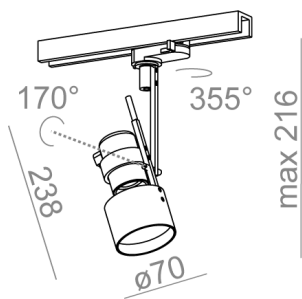

Tolerance for dimensions ± 1mm

Warranty period 2 years