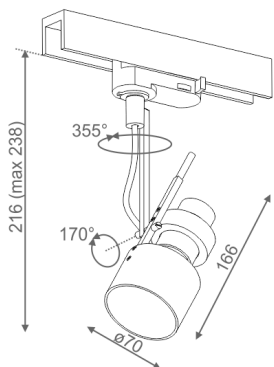

black-gold	-42	white-gold	-43
------------	-----	------------	-----

Tolerance for dimensions

Warranty period 2 years