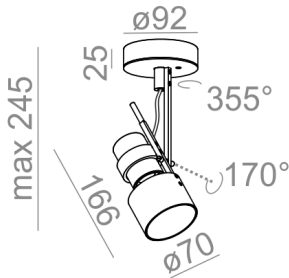

AVAILABLE FINISHES:

MATT

alu matt	-01	black matt	-02
white matt	-03	grey	-16
anthracite structure	-18	gold structure	-19

GLOSS

black gloss	-22	white gloss	-23

MULTICOLOUR

black-gold	-42	white-gold	-43

Tolerance for dimensions

Warranty period 2 years