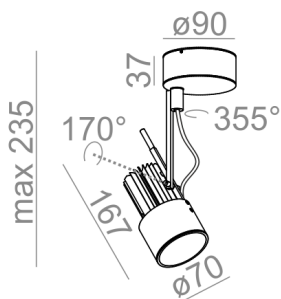

GLOSS

black gloss	-22	white gloss	-23

Tolerance for dimensions

Warranty period 5 years