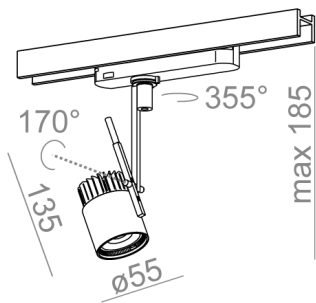

ADDITIONAL

grey	-16	copper	-17

Tolerance for dimensions ± 1 mm

Warranty period 5 years