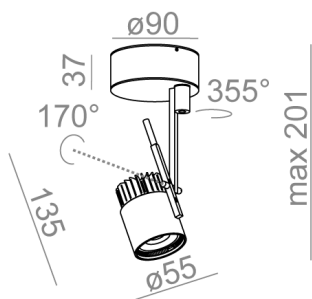

STRUCTURE

black structure -12 white structure -13

gold structure -19

ADDITIONAL

grey -16 copper -17

Tolerance for dimensions ± 1 mm

Warranty period 5 years