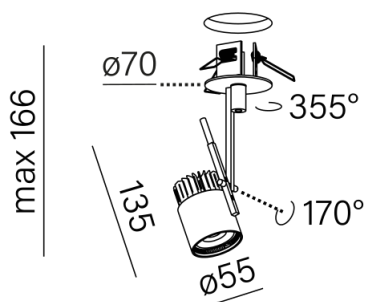

Last update on 2018-03-11 20:45. More details available at <https://www.aqform.com/en/PR1611>

Tolerance for dimensions ± 1mm

Warranty period 5 years

1000 PRO LED G/K spot

1000 PRO LED G/K reflektor

Category: spotlights

Light source: LED, integrated

Dimming options: DALI

Integrated light source

This product contains a light source of energy efficiency class D.

AVAILABLE FINISHES:

STRUCTURE ADDITIONAL

AVAILABLE VERSIONS:

M927	Medium power - Medium power	2700K	CRI>90
M930	Medium power - Medium power	3000K	CRI>90
M940	Medium power - Medium power	4000K	CRI>90

AVAILABLE FINISHES:

STRUCTURE

black structure	-12	white structure	-13
gold structure	-19		

ADDITIONAL

grey	-16	copper	-17