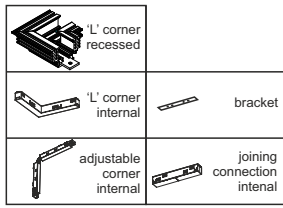

# MULTITRACK recessed system

straight multitrack  
line requirement

multitrack  
connectors

power supply  
dimensions

DRIVER	70W	100W	150W
L [mm]	225	298	185
M [mm]	60	30	60
H [mm]	36	17	31

**1**

**2**

Distance

Height [mm]	Hole	Level	Distance [mm]
12,5	A	1	500
15	B	1	
18	C	2	

**3**

**4**

**5**

**6**

**7**

**8**