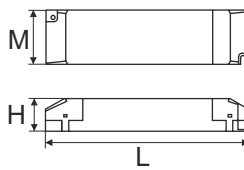

# MULTITRACK recessed system

straight multitrack  
line requirement

multitrack  
connectors

power supply  
dimensions

DRIVER	70W	100W	150W
L [mm]	225	298	185
M [mm]	60	30	60
H [mm]	36	17	31

**1**

**2**

Distance

Height [mm]	Hole	Level	Distance [mm]
12,5	A	1	500
15	B	1	
18	C	2	

**3**

**4**

**5**

**6**

**7**

**8**